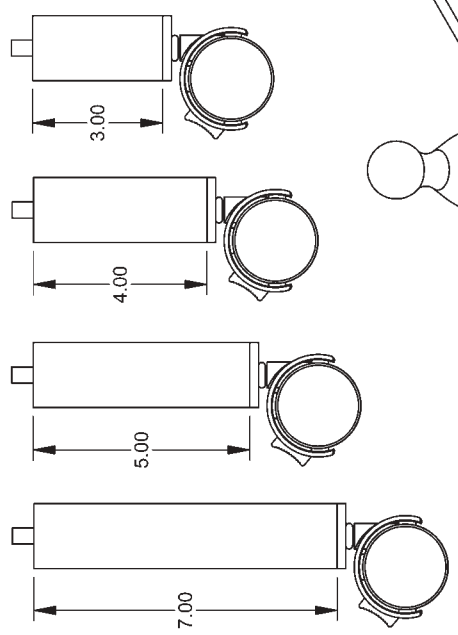

**LEG HEIGHT FOR S-BEDS**

IF DIMENSION A IS;	LEG LENGTH TO BE USED
3.75" to 6.75"	3"
6.75" to 7.75"	4"
(standard size comes in bed hardware)	
7.75" to 8.75"	5"
8.75" to 10.75"	7"

For this height use 7" leg      For this height use 5" leg      For this height use 4" leg      For this height use 3" leg