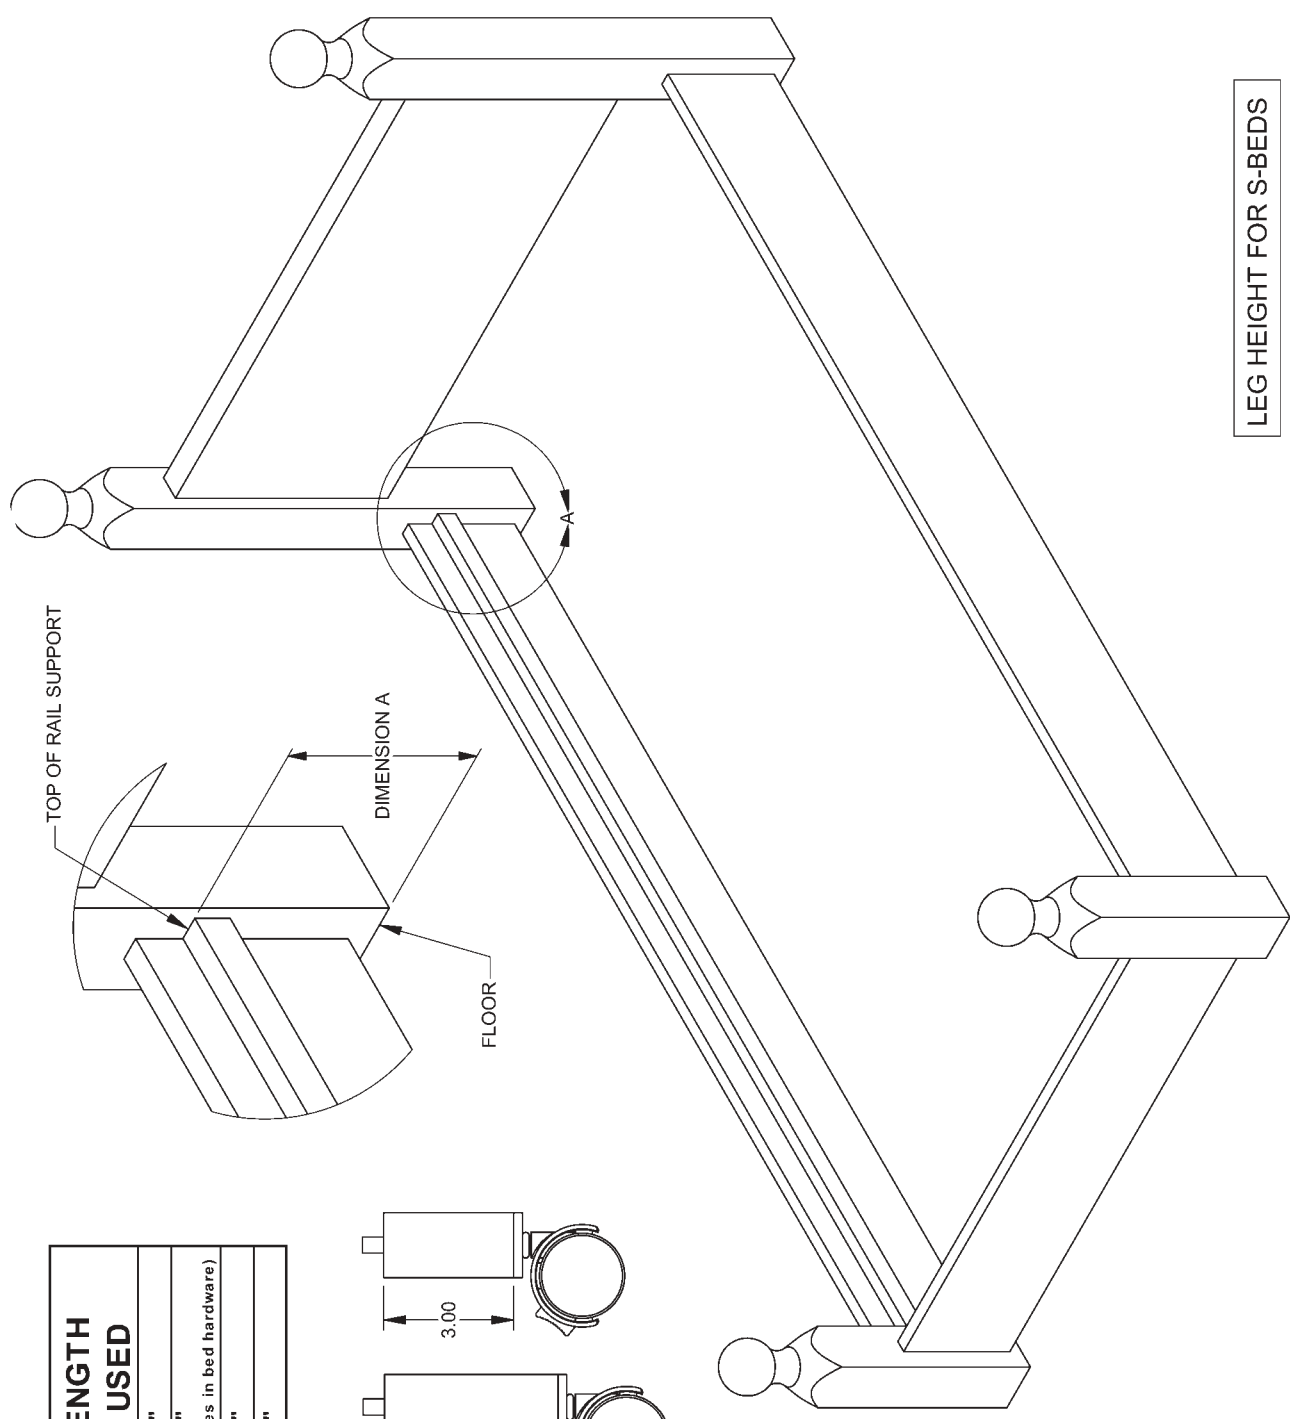

**LEG HEIGHT FOR S-BEDS**

IF DIMENSION A IS;	LEG LENGTH TO BE USED
3.75" to 6.75"	3"
6.75" to 7.75"	4"
(standard size comes in bed hardware)	
7.75" to 8.75"	5"
8.75" to 10.75"	7"

For this height use 7" leg      For this height use 5" leg      For this height use 4" leg      For this height use 3" leg